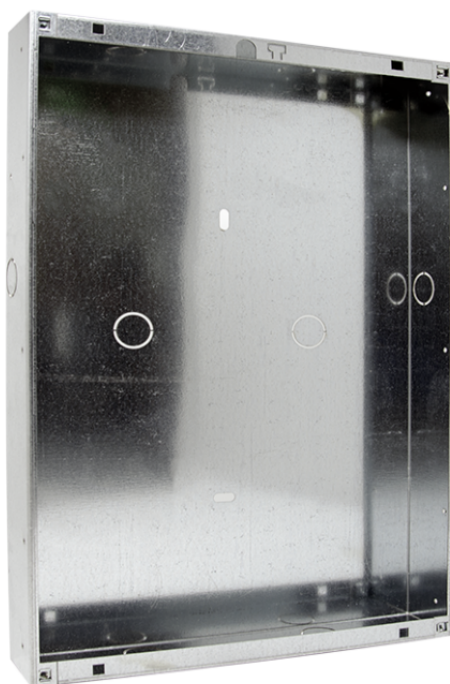

IX9181

FLUSH-MOUNTED BOX FOR FRONT PANEL W/ 40-44-48-52

Flush-mounted box for Switch front panels art. IX0440, IX0444, IX0448, IX0452 with 40-44-48-52 buttons, galvanised steel finish. Dimensions (L x H x D): 383 x 476 x 56 mm.

AWARDS

DESIGN
MILANO

IX9181

FLUSH-MOUNTED BOX FOR FRONT PANEL W/ 40-44-48-52

MAIN FEATURES

Height (mm)	476
Width (mm)	383
Depth (")	56

GENERAL DATA

Type of finish	Steel zinc coated
Colour	Light Blue