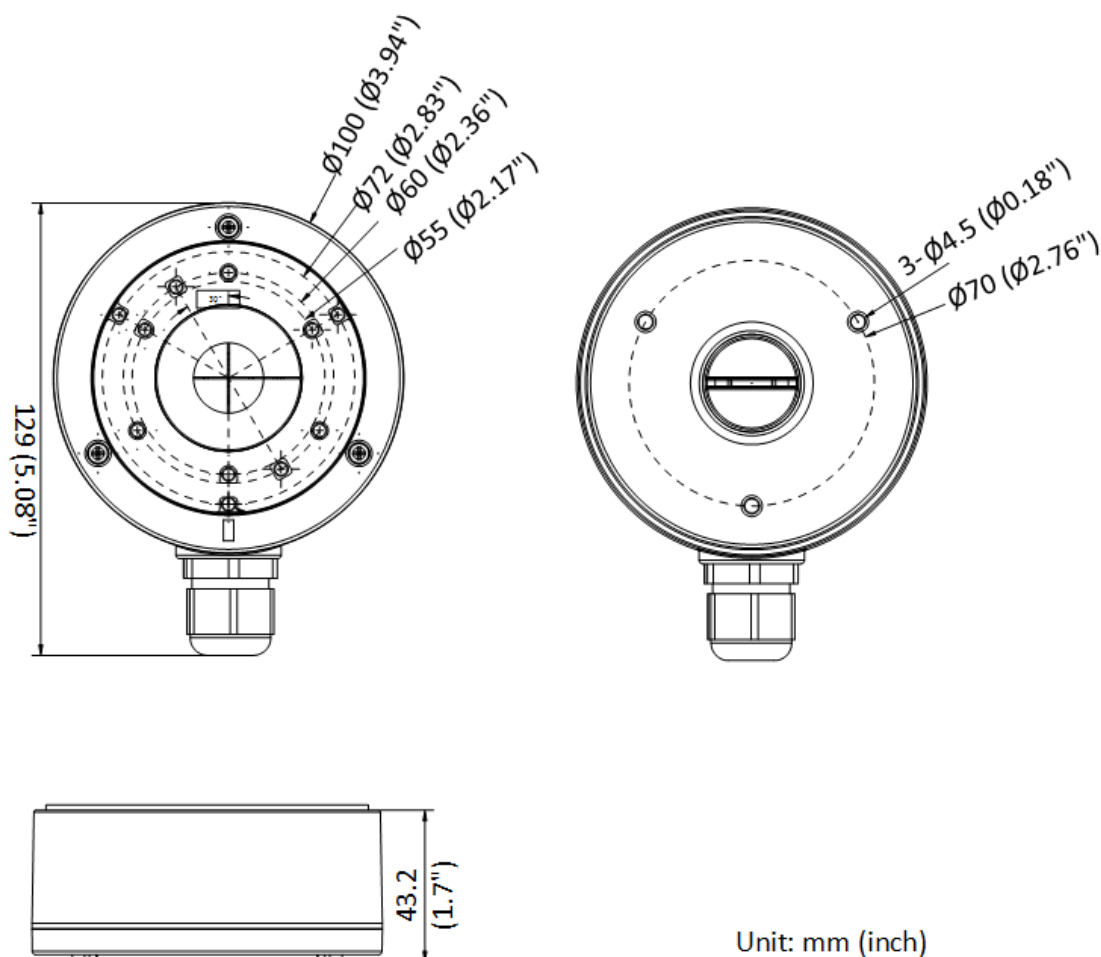

**DS-1280ZJ-XS-Grey
Junction Box**

- Applies to turret and dome camera

▪ **Specification**

Parameters	
Weight	Approx. 0.3 kg (0.66 lb.)
Appearance	Grey
Material	ADC12
Dimension	132 mm × 100 mm × 43.5 mm (5.20" × 3.94" × 1.71")

▪ **Available Model**

DS-1280ZJ-XS-Grey

▪ **Dimension**

Headquarters

No.555 Qianmo Road, Binjiang District,
Hangzhou 310051, China
T +86-571-8807-5998
www.hikvision.com

Follow us on social media to get the latest product and solution information.