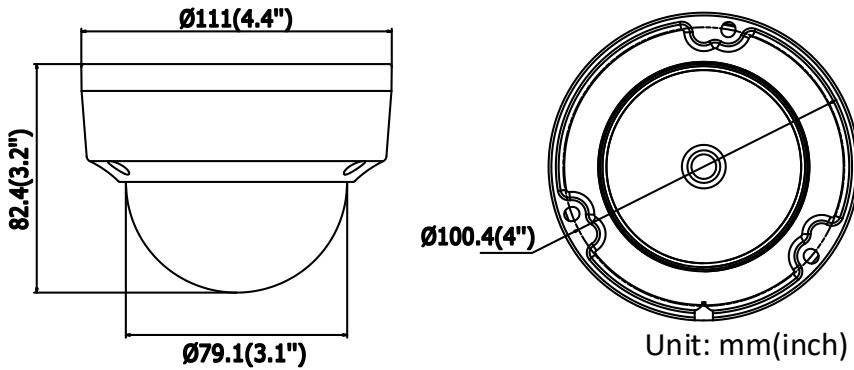

Dimensions

Accessories

Distributed by

Headquarters

No.555 Qianmo Road, Binjiang District,
Hangzhou 310051, China
T +86-571-8807-5998
overseasbusiness@hikvision.com

Hikvision USA
T +1-909-895-0400
sales.usa@hikvision.com

Hikvision Europe
T +31-23-5542770
sales.eu@hikvision.com

Hikvision UK & Ireland
T +01628-902140
sales.uk@hikvision.com

Hikvision UAE
T +971-4-4432090
salesme@hikvision.com

Hikvision Russia
T +7-495-669-67-99
saleru@hikvision.com

Hikvision Australia
T +61-2-8599-4233
salesau@hikvision.com

Hikvision Italy
T +39-0438-6902
info.it@hikvision.com

Hikvision South Africa
Tel: +27 [10] 0351172
sale.africa@hikvision.com

Hikvision Singapore
T +65-6684-4718
sg@hikvision.com

Hikvision Korea
T +82-[0]31-731-8817
sales.korea@hikvision.com

Hikvision India
T +91-22-28469900
sales@pramahikvision.com

Hikvision Brazil
T +55 11 3318-0050
Latam.support@hikvision.com

Hikvision France
T +33[0]1-85-330-450
info.fr@hikvision.com

Hikvision Spain
T +34-91-737-16-55
info.es@hikvision.com

Hikvision Poland
T +48-22-460-01-50
info.pl@hikvision.com

Hikvision Canada
T +1-866-200-6690
sales.canada@hikvision.com

Hikvision Turkey
T +90 [216]521 7070- 7074
sales.tr@hikvision.com

Hikvision Kazakhstan
T +7-727-9730667
nikia.panfilov@hikvision.ru

Hikvision Tashkent
T +99-87-1238-9438
uzb@hikvision.ru

Hikvision Indonesia
T +62-21-2933759
Sales.Indonesia@hikvision.com

Hikvision Thailand
T +662-275-9949
sales.thailand@hikvision.com

Hikvision Malaysia
T +601-7652-2413
sales.my@hikvision.com

Hikvision Vietnam
T +84-974270888
sales.vt@hikvision.com

Hikvision Hong Kong
T +852-2151-1761
info.hk@hikvision.com

Hikvision Colombia
sales.colombia@hikvision.com