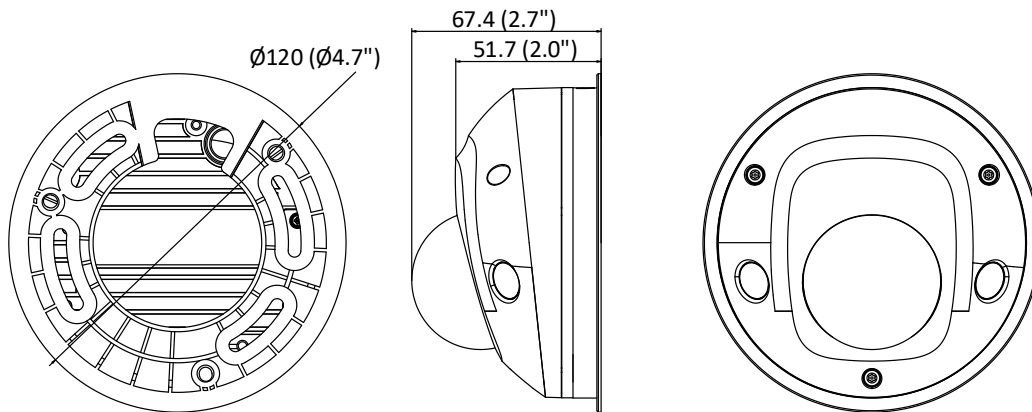

Smart Feature-set

Face Detection	Yes
----------------	-----

Available Model

DS-2CD2563G0-I (2.8 mm, 4 mm, 6 mm)

DS-2CD2563G0-IS (2.8 mm, 4 mm, 6 mm)

DS-2CD2563G0-IW (2.8 mm, 4 mm, 6 mm)

DS-2CD2563G0-IWS (2.8 mm, 4 mm, 6 mm)

Dimension

Unit: mm (inch)

Accessory

DS-1275ZJ-SUS
Vertical Pole Mount

DS-1272ZJ-120B
Wall Mount

DS-1271ZJ-120
Pendant Mount

DS-1280ZJ-DM46
Junction Box

DS-1272ZJ-120
Wall Mount