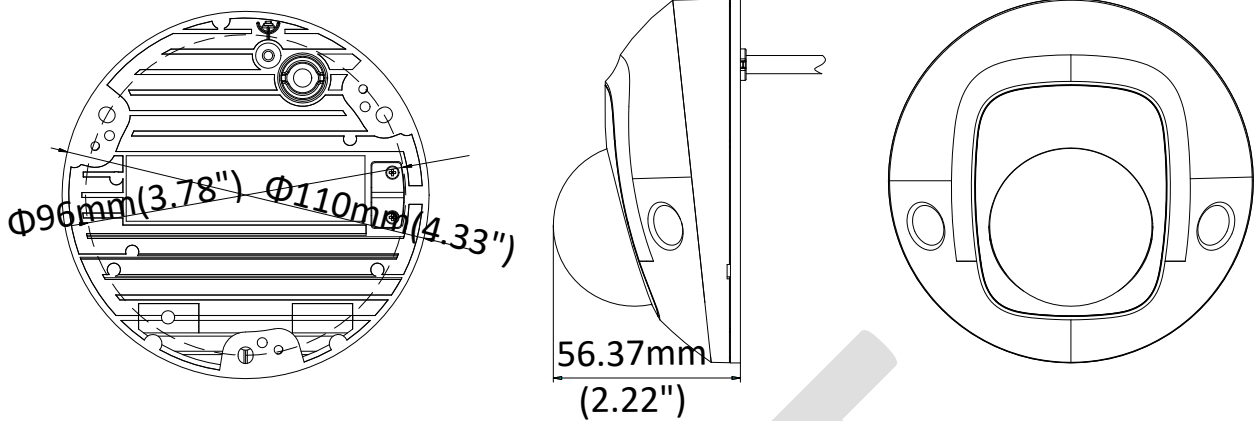

Accessories

Distributed by