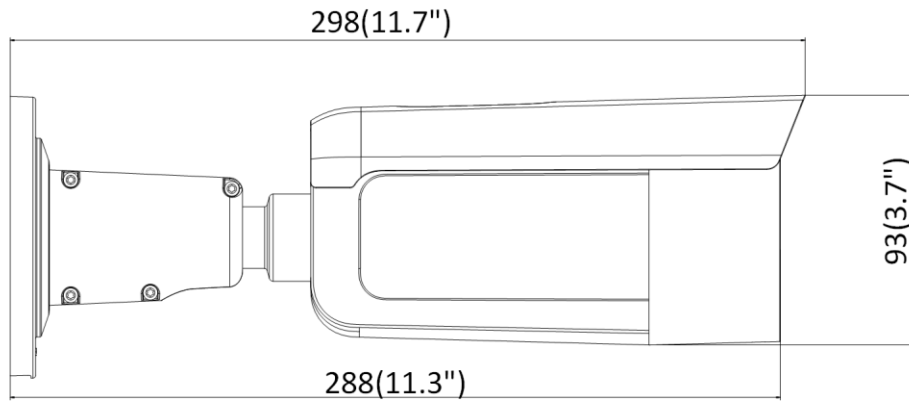

Startup and Operating Conditions	-30 °C to 60 °C (-22 °F to 140 °F), humidity 95% or less (non-condensing)
Storage Conditions	-30 °C to 60 °C (-22 °F to 140 °F), humidity 95% or less (non-condensing)
Power Supply	12 VDC ± 25%, Φ5.5 mm coaxial power plug; reverse polarity protection; PoE (802.3at, class 4)
Power Consumption and Current	12 VDC, 1.12 A, max. 13.5 W; PoE (802.3at, 42.5 V to 57 V), 0.5 A to 0.3 A, max. 15 W
Material	Metal
Dimensions	Camera: Φ105 × 298 mm (Φ4.1" × 11.7") With package: 385 × 190 × 180 mm (15.2" × 7.5" × 7.1")
Weight	Camera: approx. 1360 g (3 lb.) With package: approx. 1960 g (4.3 lb.)
Approval	
EMC	FCC (47 CFR Part 15, Subpart B); CE-EMC (EN 55032: 2015, EN 61000-3-2: 2014, EN 61000-3-3: 2013, EN 50130-4: 2011 +A1: 2014); RCM (AS/NZS CISPR 32: 2015); IC (ICES-003: Issue 6, 2016); KC (KN 32: 2015, KN 35: 2015)
Safety	UL (UL 60950-1); CB (IEC 60950-1:2005 + Am 1:2009 + Am 2:2013); CE-LVD (EN 60950-1:2005 + Am 1:2009 + Am 2:2013); BIS (IS 13252(Part 1):2010+A1:2013+A2:2015); LOA (IEC/EN 60950-1)
Chemistry	CE-RoHS (2011/65/EU); WEEE (2012/19/EU); Reach (Regulation (EC) No 1907/2006)
Protection	Ingress protection: IP67 (IEC 60529-2013), IK10(IEC 62262:2002)

* Listed resolutions are only selectable options. It does not mean that all streams can work at their maximum resolution at the same time.

Available Model

DS-2CD2686G2T-IZS (2.8 to 12 mm)

Dimension

Unit: mm(inch)