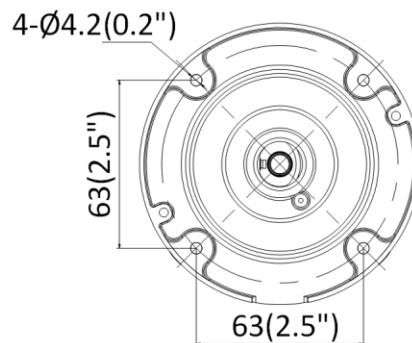

Startup and Operating Conditions	-30 °C to 60 °C (-22 °F to 140 °F), humidity 95% or less (non-condensing)
Storage Conditions	-30 °C to 60 °C (-22 °F to 140 °F), humidity 95% or less (non-condensing)
Power Supply	12 VDC ± 25%, Φ5.5 mm coaxial power plug; reverse polarity protection; PoE (802.3at, class 4)
Power Consumption and Current	12 VDC, 1.12 A, max. 13.5 W; PoE (802.3at, 42.5 V to 57 V), 0.5 A to 0.3 A, max. 15 W
Material	Metal
Dimensions	Camera: Φ105 × 298 mm (Φ4.1" × 11.7") With package: 385 × 190 × 180 mm (15.2" × 7.5" × 7.1")
Weight	Camera: approx. 1360 g (3 lb.) With package: approx. 1960 g (4.3 lb.)
Approval	
EMC	FCC (47 CFR Part 15, Subpart B); CE-EMC (EN 55032: 2015, EN 61000-3-2: 2014, EN 61000-3-3: 2013, EN 50130-4: 2011 +A1: 2014); RCM (AS/NZS CISPR 32: 2015); IC (ICES-003: Issue 6, 2016); KC (KN 32: 2015, KN 35: 2015)
Safety	UL (UL 60950-1); CB (IEC 60950-1:2005 + Am 1:2009 + Am 2:2013); CE-LVD (EN 60950-1:2005 + Am 1:2009 + Am 2:2013); BIS (IS 13252(Part 1):2010+A1:2013+A2:2015); LOA (IEC/EN 60950-1)
Chemistry	CE-RoHS (2011/65/EU); WEEE (2012/19/EU); Reach (Regulation (EC) No 1907/2006)
Protection	Ingress protection: IP67 (IEC 60529-2013), IK10(IEC 62262:2002)

* Listed resolutions are only selectable options. It does not mean that all streams can work at their maximum resolution at the same time.

Available Model

DS-2CD2686G2T-IZS (2.8 to 12 mm)

Dimension

Unit: mm(inch)