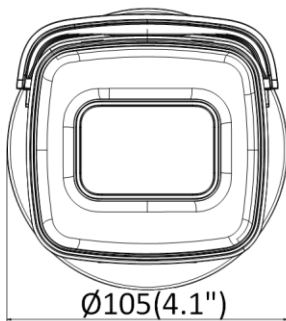

Startup and Operating Conditions	-30 °C to 60 °C (-22 °F to 140 °F), humidity 95% or less (non-condensing)
Storage Conditions	-30 °C to 60 °C (-22 °F to 140 °F), humidity 95% or less (non-condensing)
Power Supply	12 VDC ± 25%, Φ5.5 mm coaxial power plug; reverse polarity protection; PoE (802.3at, class 4)
Power Consumption and Current	12 VDC, 1.12 A, max. 13.5 W; PoE (802.3at, 42.5 V to 57 V), 0.5 A to 0.3 A, max. 15 W
Material	Metal
Dimensions	Camera: Φ105 × 298 mm (Φ4.1" × 11.7") With package: 385 × 190 × 180 mm (15.2" × 7.5" × 7.1")
Weight	Camera: approx. 1360 g (3 lb.) With package: approx. 1960 g (4.3 lb.)
Approval	
EMC	FCC (47 CFR Part 15, Subpart B); CE-EMC (EN 55032: 2015, EN 61000-3-2: 2014, EN 61000-3-3: 2013, EN 50130-4: 2011 +A1: 2014); RCM (AS/NZS CISPR 32: 2015); IC (ICES-003: Issue 6, 2016); KC (KN 32: 2015, KN 35: 2015)
Safety	UL (UL 60950-1); CB (IEC 60950-1:2005 + Am 1:2009 + Am 2:2013); CE-LVD (EN 60950-1:2005 + Am 1:2009 + Am 2:2013); BIS (IS 13252(Part 1):2010+A1:2013+A2:2015); LOA (IEC/EN 60950-1)
Chemistry	CE-RoHS (2011/65/EU); WEEE (2012/19/EU); Reach (Regulation (EC) No 1907/2006)
Protection	Ingress protection: IP67 (IEC 60529-2013), IK10(IEC 62262:2002)

* Listed resolutions are only selectable options. It does not mean that all streams can work at their maximum resolution at the same time.

Available Model

DS-2CD2686G2T-IZS (2.8 to 12 mm)

Dimension

Unit: mm(inch)