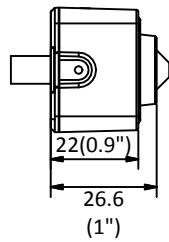

	60Hz: 1fps (1920 × 1080, 1280 × 960, 1280 × 720, 704 × 480, 640 × 480)
Image Enhancement	3D DNR
Image Settings	Rotate mode, saturation, brightness, contrast, sharpness adjustable by client software or web browser
Day/Night Switch	Day/Night/Auto/Schedule
Network	
Network Storage	Support NAS (NFS, SMB/CIFS)
Alarm Trigger	Motion detection, video tampering, IP address conflict, illegal login
Protocols	TCP/IP, ICMP, HTTP, HTTPS, FTP, DHCP, DNS, DDNS, RTP, RTSP, RTCP, PPPoE, NTP, UPnP™, SMTP, SNMP, IGMP, 802.1X, QoS, IPv6, Bonjour
General Function	Anti-flicker, heartbeat, mirror, password protection, privacy mask, watermark, IP address filter
API	ONVIF (PROFILE S, PROFILE G), ISAPI
Simultaneous Live View	Up to 6 channels
User/Host	Up to 32 users 3 levels: Administrator, Operator and User
Client	iVMS-4200, Hik-Connect, iVMS-5200, iVMS-4500
Web Browser	IE8+, Chrome 31.0-44, Firefox 30.0-51, Safari 8.0+
Interface	
Audio	1 input (line in)
Communication Interface	1 RJ45 10M/100M self-adaptive Ethernet port
Reset Button	Yes
General	
Operating Conditions	-30 °C to +60 °C (-22 °F to +140 °F), Humidity 95% or less (non-condensing)
Power Supply	12 VDC ± 20%, Φ 5.5 mm coaxial plug power
Power Consumption and Current	12 VDC, 0.3 A, max. 3 W
Material	Aluminum Alloy
Dimensions	Without /M model: 31 mm × 31 mm × 26 mm (1.2" × 1.2" × 1") With /M model: 31 mm × 31 mm × 39 mm (1.2" × 1.2" × 1.5")
Weight	With package: approx. 202 g (0.4 lb.) Camera: approx. 93 g (0.2 lb.)

Available Models:

DS-2CD2D21G0/M-D/NF(2.8 mm) DS-2CD2D21G0/M-D/NF(4 mm), DS-2CD2D21G0-D/NF(3.7mm)

Dimensions

Without /M Model

With /M Model

Unit: mm (inch)

Distributed by

HIKVISION®