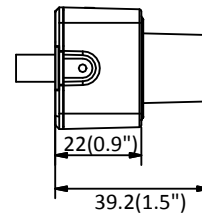

	60Hz: 1fps (1920 × 1080, 1280 × 960, 1280 × 720, 704 × 480, 640 × 480)
Image Enhancement	3D DNR
Image Settings	Rotate mode, saturation, brightness, contrast, sharpness adjustable by client software or web browser
Day/Night Switch	Day/Night/Auto/Schedule
Network	
Network Storage	Support NAS (NFS, SMB/CIFS)
Alarm Trigger	Motion detection, video tampering, IP address conflict, illegal login
Protocols	TCP/IP, ICMP, HTTP, HTTPS, FTP, DHCP, DNS, DDNS, RTP, RTSP, RTCP, PPPoE, NTP, UPnP™, SMTP, SNMP, IGMP, 802.1X, QoS, IPv6, Bonjour
General Function	Anti-flicker, heartbeat, mirror, password protection, privacy mask, watermark, IP address filter
API	ONVIF (PROFILE S, PROFILE G), ISAPI
Simultaneous Live View	Up to 6 channels
User/Host	Up to 32 users 3 levels: Administrator, Operator and User
Client	iVMS-4200, Hik-Connect, iVMS-5200, iVMS-4500
Web Browser	IE8+, Chrome 31.0-44, Firefox 30.0-51, Safari 8.0+
Interface	
Audio	1 input (line in)
Communication Interface	1 RJ45 10M/100M self-adaptive Ethernet port
Reset Button	Yes
General	
Operating Conditions	-30 °C to +60 °C (-22 °F to +140 °F), Humidity 95% or less (non-condensing)
Power Supply	12 VDC ± 20%, Φ 5.5 mm coaxial plug power
Power Consumption and Current	12 VDC, 0.3 A, max. 3 W
Material	Aluminum Alloy
Dimensions	Without /M model: 31 mm × 31 mm × 26 mm (1.2" × 1.2" × 1") With /M model: 31 mm × 31 mm × 39 mm (1.2" × 1.2" × 1.5")
Weight	With package: approx. 202 g (0.4 lb.) Camera: approx. 93 g (0.2 lb.)

Available Models:

DS-2CD2D21G0/M-D/NF(2.8 mm) DS-2CD2D21G0/M-D/NF(4 mm), DS-2CD2D21G0-D/NF(3.7mm)

Dimensions

Without /M Model

With /M Model

Unit: mm (inch)

Distributed by

HIKVISION®