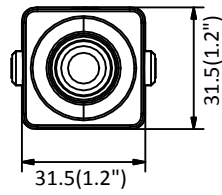

	60Hz: 1fps (1920 × 1080, 1280 × 960, 1280 × 720, 704 × 480, 640 × 480)
Image Enhancement	3D DNR
Image Settings	Rotate mode, saturation, brightness, contrast, sharpness adjustable by client software or web browser
Day/Night Switch	Day/Night/Auto/Schedule
Network	
Network Storage	Support NAS (NFS, SMB/CIFS)
Alarm Trigger	Motion detection, video tampering, IP address conflict, illegal login
Protocols	TCP/IP, ICMP, HTTP, HTTPS, FTP, DHCP, DNS, DDNS, RTP, RTSP, RTCP, PPPoE, NTP, UPnP™, SMTP, SNMP, IGMP, 802.1X, QoS, IPv6, Bonjour
General Function	Anti-flicker, heartbeat, mirror, password protection, privacy mask, watermark, IP address filter
API	ONVIF (PROFILE S, PROFILE G), ISAPI
Simultaneous Live View	Up to 6 channels
User/Host	Up to 32 users 3 levels: Administrator, Operator and User
Client	iVMS-4200, Hik-Connect, iVMS-5200, iVMS-4500
Web Browser	IE8+, Chrome 31.0-44, Firefox 30.0-51, Safari 8.0+
Interface	
Audio	1 input (line in)
Communication Interface	1 RJ45 10M/100M self-adaptive Ethernet port
Reset Button	Yes
General	
Operating Conditions	-30 °C to +60 °C (-22 °F to +140 °F), Humidity 95% or less (non-condensing)
Power Supply	12 VDC ± 20%, Φ 5.5 mm coaxial plug power
Power Consumption and Current	12 VDC, 0.3 A, max. 3 W
Material	Aluminum Alloy
Dimensions	Without /M model: 31 mm × 31 mm × 26 mm (1.2" × 1.2" × 1") With /M model: 31 mm × 31 mm × 39 mm (1.2" × 1.2" × 1.5")
Weight	With package: approx. 202 g (0.4 lb.) Camera: approx. 93 g (0.2 lb.)

Available Models:

DS-2CD2D21G0/M-D/NF(2.8 mm) DS-2CD2D21G0/M-D/NF(4 mm), DS-2CD2D21G0-D/NF(3.7mm)

Dimensions

Without /M Model

With /M Model

Unit: mm (inch)

Distributed by

HIKVISION®