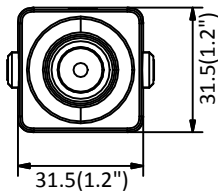

	60Hz: 1fps (1920 × 1080, 1280 × 960, 1280 × 720, 704 × 480, 640 × 480)
Image Enhancement	3D DNR
Image Settings	Rotate mode, saturation, brightness, contrast, sharpness adjustable by client software or web browser
Day/Night Switch	Day/Night/Auto/Schedule
Network	
Network Storage	Support NAS (NFS, SMB/CIFS)
Alarm Trigger	Motion detection, video tampering, IP address conflict, illegal login
Protocols	TCP/IP, ICMP, HTTP, HTTPS, FTP, DHCP, DNS, DDNS, RTP, RTSP, RTCP, PPPoE, NTP, UPnP™, SMTP, SNMP, IGMP, 802.1X, QoS, IPv6, Bonjour
General Function	Anti-flicker, heartbeat, mirror, password protection, privacy mask, watermark, IP address filter
API	ONVIF (PROFILE S, PROFILE G), ISAPI
Simultaneous Live View	Up to 6 channels
User/Host	Up to 32 users 3 levels: Administrator, Operator and User
Client	iVMS-4200, Hik-Connect, iVMS-5200, iVMS-4500
Web Browser	IE8+, Chrome 31.0-44, Firefox 30.0-51, Safari 8.0+
Interface	
Audio	1 input (line in)
Communication Interface	1 RJ45 10M/100M self-adaptive Ethernet port
Reset Button	Yes
General	
Operating Conditions	-30 °C to +60 °C (-22 °F to +140 °F), Humidity 95% or less (non-condensing)
Power Supply	12 VDC ± 20%, Φ 5.5 mm coaxial plug power
Power Consumption and Current	12 VDC, 0.3 A, max. 3 W
Material	Aluminum Alloy
Dimensions	Without /M model: 31 mm × 31 mm × 26 mm (1.2" × 1.2" × 1") With /M model: 31 mm × 31 mm × 39 mm (1.2" × 1.2" × 1.5")
Weight	With package: approx. 202 g (0.4 lb.) Camera: approx. 93 g (0.2 lb.)

Available Models:

DS-2CD2D21G0/M-D/NF(2.8 mm) DS-2CD2D21G0/M-D/NF(4 mm), DS-2CD2D21G0-D/NF(3.7mm)

Dimensions

Without /M Model

With /M Model

Unit: mm (inch)

Distributed by

HIKVISION®