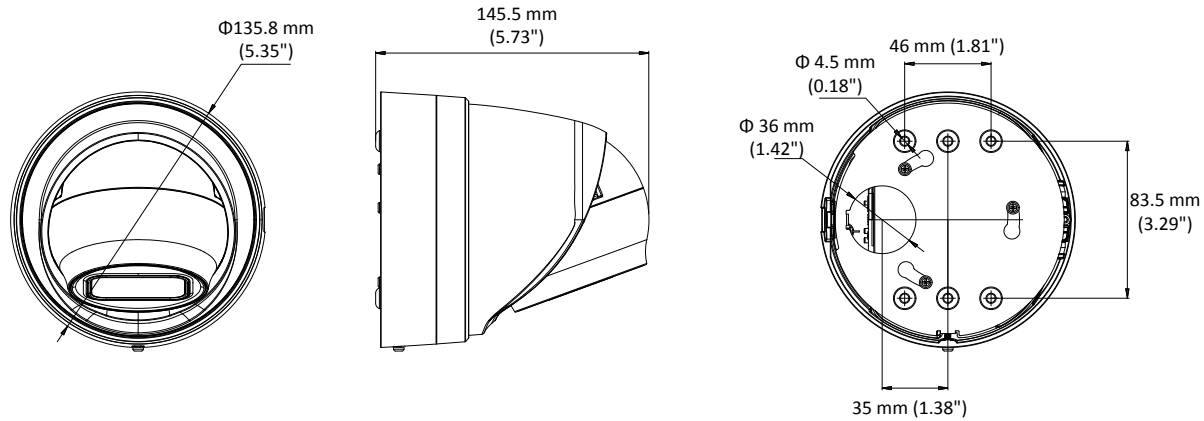

Available Model:

DS-2CD2H55FWD-IZS

Dimensions

Accessories

Distributed by