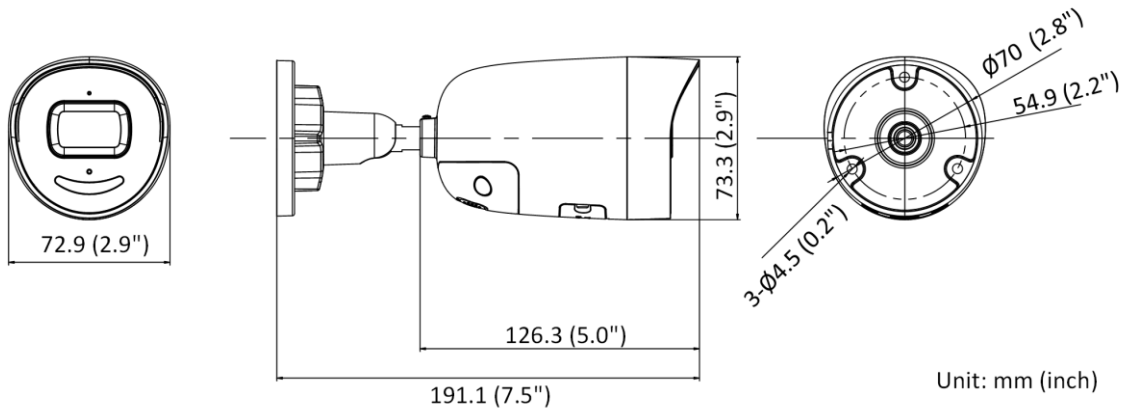

▪ Dimension

▪ Accessory

▪ Optional

DS-1280ZJ-XS

Junction Box