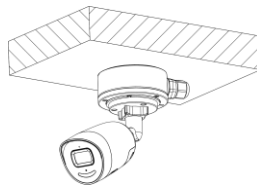

Web Client Language	33 languages English, Russian, Estonian, Bulgarian, Hungarian, Greek, German, Italian, Czech, Slovak, French, Polish, Dutch, Portuguese, Spanish, Romanian, Danish, Swedish, Norwegian, Finnish, Croatian, Slovenian, Serbian, Turkish, Korean, Traditional Chinese, Thai, Vietnamese, Japanese, Latvian, Lithuanian, Portuguese (Brazil), Ukrainian
General Function	Anti-flicker, heartbeat, mirror, privacy masks, flash log, password reset via e-mail, pixel counter
Software Reset	Yes
Storage Conditions	-30 °C to 60 °C (-22 °F to 140 °F). Humidity 95% or less (non-condensing)
Startup and Operating Conditions	-30 °C to 60 °C (-22 °F to 140 °F). Humidity 95% or less (non-condensing)
Power Supply	12 VDC ± 25% PoE: (802.3af, 36 V to 57 V), Class 3
Power Consumption and Current	12 VDC, 0.54 A, max. 6.5 W PoE (802.3af, 36 V to 57 V), 0.3 A to 0.2 A, max. 8 W
Power Interface	Ø5.5 mm coaxial power plug
Camera Material	Aluminum alloy body
Camera Dimension	72.9 × 73.3 × 191.1 mm (2.9" × 2.9" × 7.5")
Package Dimension	234 × 120 × 117 mm (9.2" × 4.7" × 4.6")
Camera Weight	580 g (1.3 lb.)
With Package Weight	798 g (1.8 lb.)
Approval	
EMC	FCC SDoC (47 CFR Part 15, Subpart B); CE-EMC (EN 55032: 2015, EN 61000-3-2: 2019, EN 61000-3-3: 2013, EN 50130-4: 2011 +A1: 2014); RCM (AS/NZS CISPR 32: 2015); IC VoC (ICES-003: Issue 6, 2019); KC (KN 32: 2015, KN 35: 2015)
Safety	UL (UL 60950-1); CB (IEC 60950-1:2005 + Am 1:2009 + Am 2:2013, IEC 62368-1:2014); CE-LVD (EN 60950-1:2006+A2:2013, IEC 62368-1:2014+A11:2017); BIS (IS 13252(Part 1):2010+A1:2013+A2:2015); LOA (SANS IEC60950-1)
Environment	CE-RoHS (2011/65/EU); WEEE (2012/19/EU); Reach (Regulation (EC) No 1907/2006)
Protection	Ingress protection: IP66 (IEC 60529-2013)

▪ Available Model

DS-2CD3026G2-IU/SL (2.8/4/6 mm)

▪ Dimension

▪ Accessory

▪ Optional

DS-1280ZJ-XS

Junction Box

Distributed by