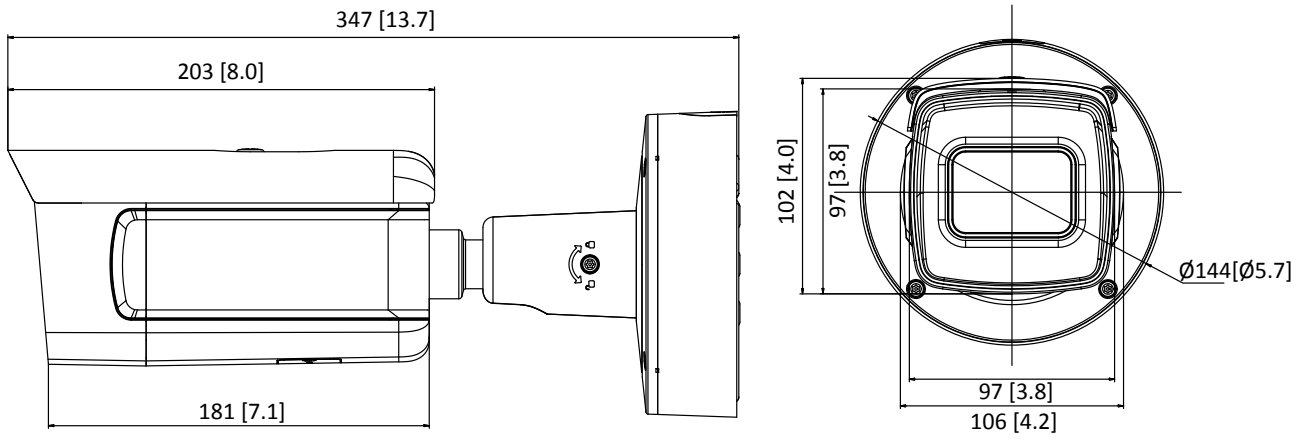

Unit: mm[inch]

Accessory