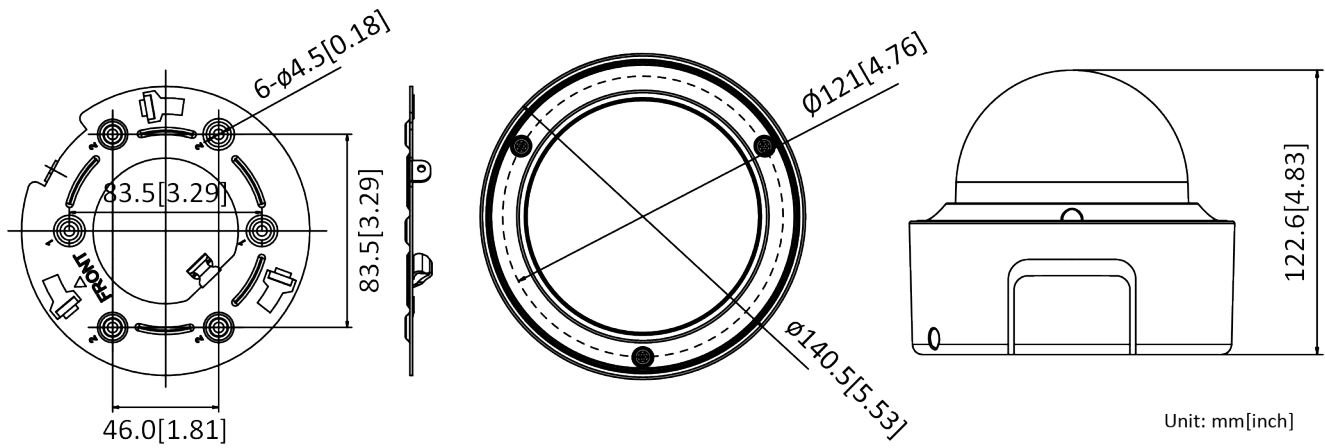

Dimension

Accessory

DS-1273ZJ-130
Wall Mount

DS-1227ZJ
In-ceiling Mount

DS-1281ZJ-DM23
Inclined Ceiling Mount