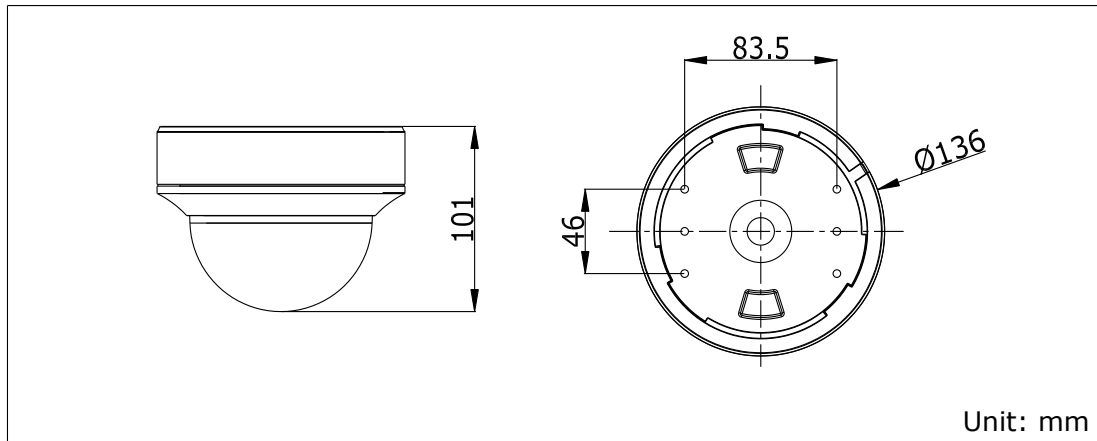

Dimensions