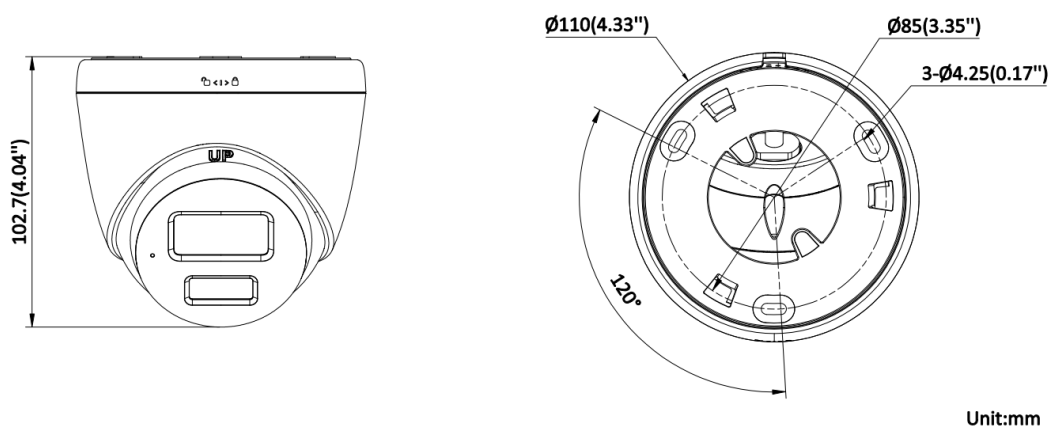

▪ Specification

Camera	
Image Sensor	2 MP CMOS
Max. Resolution	1920 (H) × 1080 (V)
Min. Illumination	0.01 Lux @(F1.6, AGC ON), 0 Lux with White Light
Shutter Time	PAL: 1/12.5 s to 1/50,000 s, NTSC: 1/15 s to 1/50,000 s
Day & Night	ICR
Angle Adjustment	Pan: 0° to 360°, Tilt: 0° to 75°, Rotate: 0° to 360°
Signal System	PAL/NTSC
Lens	
Lens Type	2.8 mm, 3.6 mm fixed lens
Focal Length & FOV	2.8 mm, horizontal FOV: 105°, vertical FOV: 59°, diagonal FOV: 127°; 3.6 mm, horizontal FOV: 87°, vertical FOV: 46°, diagonal FOV: 105°
Lens Mount	M12
Microphone	
Pickup Distance	In a radius of up to 5 m
Amount	1
Speaker	
Rated Power	2 W
Speaker Range	In a radius of up to 5 m
Illuminator	
Supplement Light Type	IR, White Light
Supplement Light Range	IR: Up to 40 m, White Light: Up to 40 m
Image	
Image Settings	Anti-banding, Brightness, Sharpness, Smart IR
Frame Rate	TVI: 1080p @25 fps/30 fps
Day/Night Mode	Auto/Color/BW (Black and White)
Wide Dynamic Range (WDR)	Digital WDR
Image Enhancement	DWDR, BLC, HLC, Global, HLS
Noise Reduction	2D DNR
White Balance	Auto, Manual
Audio	
Audio Function	Echo Cancellation, AI Noise Reduction, Automatic Gain Control
Interface	
Video Output	1 HD analog output
Alarm	Flashing Light Alarm (Red & Blue)

General	
Power	12 VDC ± 25%, max.8.5 W
Material	Main body: Metal; Enclosure: Plastic
Dimension	Ø110 mm × 102.7 mm (Ø4.33" × 4.04")
Weight	Approx. 385 g (0.85 lb.)
Operating Condition	-40 °C to 60 °C (-40 °F to 140 °F). Humidity 90% or less (non-condensing)
Communication	HIKVISION-C
Language	English
Approval	
Protection	IP67

▪ **Available Model**

DS-2CE78D0T-LXTS(2.8mm)

DS-2CE78D0T-LXTS(3.6mm)

▪ **Dimension**

▪ **Accessory**

▪ **Optional**

DS-1272ZJ-110-TRS Wall mount	DS-1275ZJ-SUS Vertical pole mount	DS-1276ZJ-SUS Corner mount	DS-1280ZJ-S Junction box	DS-1281ZJ-S Inclined ceiling mount