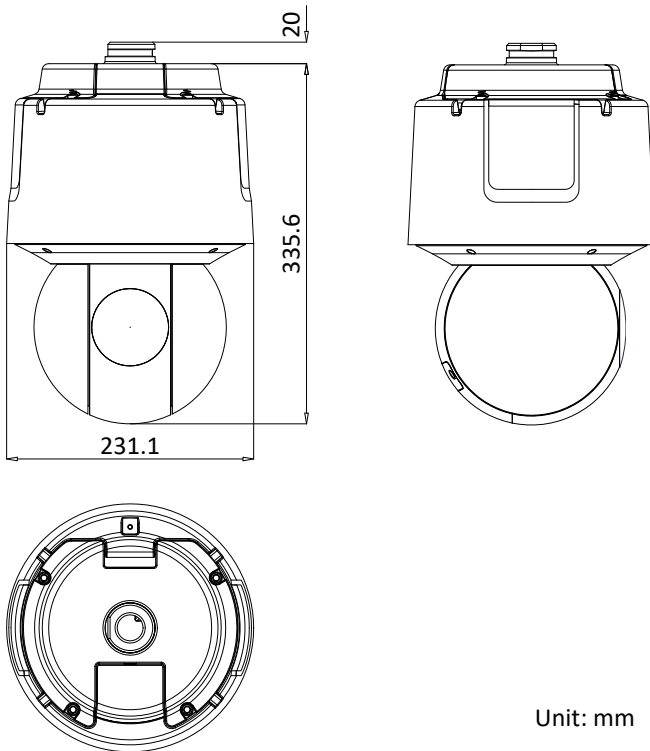

Material	Aluminum alloy
Dimensions	Φ 231.1 mm × 355.6 mm (Φ 9.10" × 14")
Weight	Approx. 6 kg (13.23 lb)

Order Model

DS-2DF6A236X-AEL (C), 24 VAC &Hi-PoE

Dimensions

Unit: mm

Accessories

	DS-1604ZJ-P	Wall Mount
	DS-1661ZJ-P	Pendant Mount
	DS-1662ZJ-P	Pendant Mount
	DS-1667ZJ-P	Pendant Mount
	DS-1682ZJ-P	Extension Bar for Pendant Mount
	DS-1663ZJ-P	Ceiling Mount
	DS-1660ZJ-P	Parapet Mount
	DS-1604ZJ-Pole-P	Vertical Pole Mount
	DS-1604ZJ-Corner-P	Corner Mount
	DS-1100KI	Network Keyboard
	DS-1005KI	USB Joy-stick