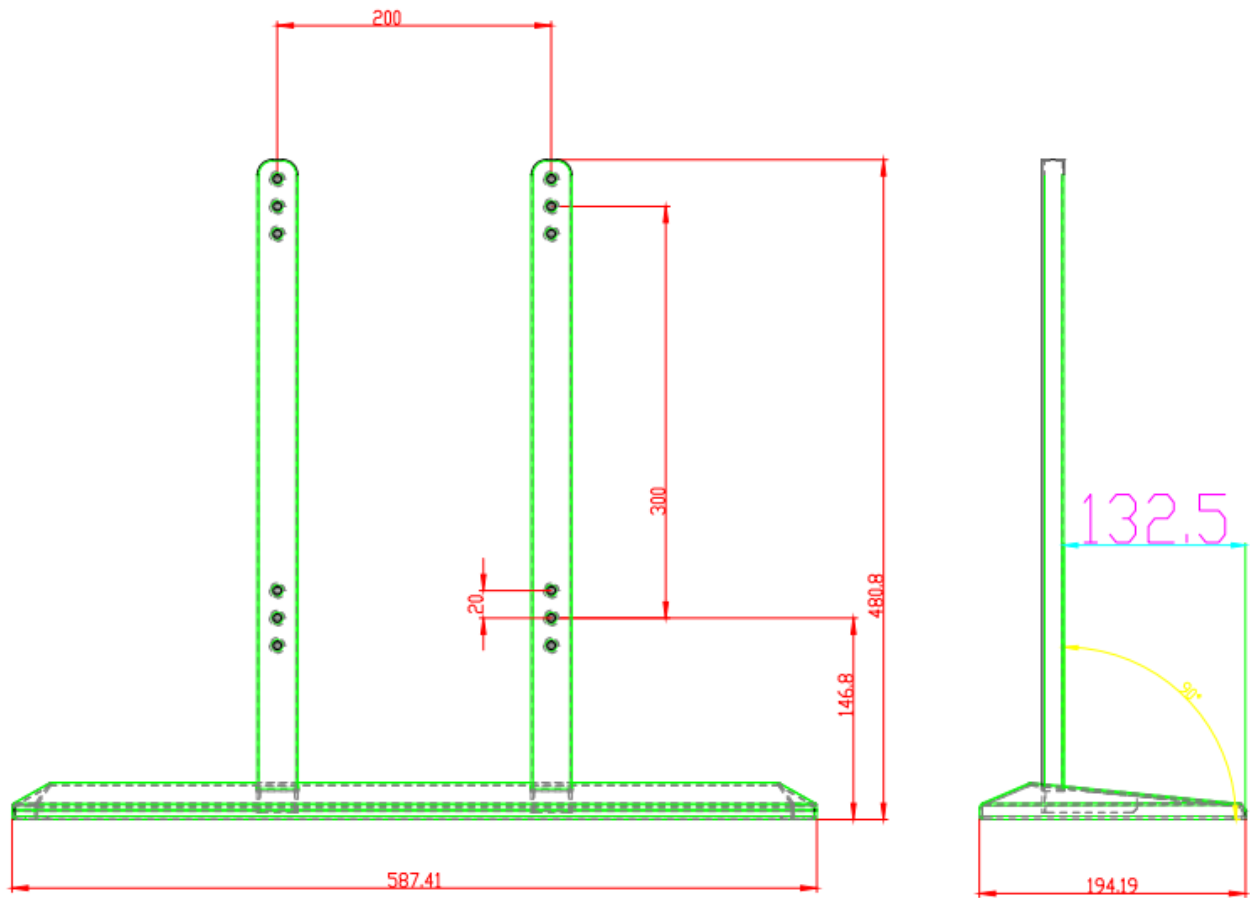

DS-DM5555B

55" Monitor Display Base Bracket

Key Features

- Base Bracket for 55" Monitor(Suitable model shown in the end)
- Solid Steel structure, Prevent screen bend or twist
- Cold-rolled Steel Plate(SPCC)

Specification

Name	DS-DM5555B
Appearance	Hikvision Black
Material	Cold-rolled Steel Plate(SPCC)
Dimension(WxHxD)	587.41mmx194.19mmx480.8mm
Weight	4.8 kg

Order Model and Code:

DS-DM5555B | 190115890

Dimensions