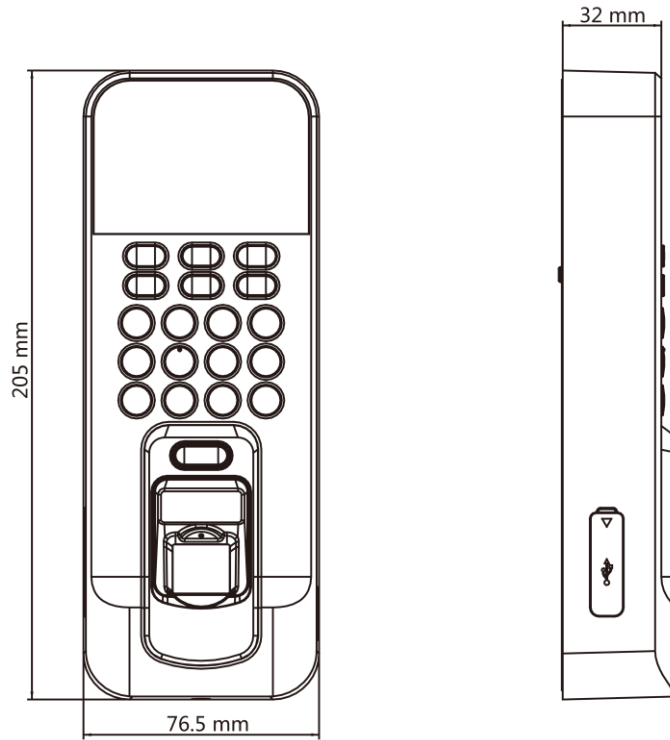

## ▪ Specification

<b>System</b>	
Operation system	Linux
<b>Screen</b>	
Size	2.4-inch
Resolution	320 × 240
Type	LCD-TFT display screen
<b>Audio</b>	
Audio output	1 loudspeaker, 1 buzzer
<b>Network</b>	
Wired network	TCP/IP, 10/100Mbps, self-adaptive
Wi-Fi	Support
<b>Interface</b>	
Network interface	1
RS-485	1
Wiegand	1
Lock output	1
Exit button	1
Door contact input	1
IO input	1
IO output	1
TAMPER	1
USB	1
<b>Capacity</b>	
Fingerprint capacity	3000
Event capacity	100,000
<b>Authentication</b>	
Fingerprint module	Optical fingerprint module
Fingerprint comparing mode	1:1 and 1:N
Fingerprint recognition duration	< 1 s
Fingerprint False Acceptance Rate (FAR)	≤ 0.001 %
Fingerprint False Rejection Rate (FRR)	≤ 0.01 %
<b>Others</b>	
Indicator	Power/status (red/green)
Power supply	12 VDC/1 A
Working temperature	-10 °C to +55 °C (14 °F to +131 °F)
Working humidity	10% to 90% (no condensing)
Color	Black (included), gold (optional), silver (optional), white (optional)
Dimensions	205 mm × 76.5 mm × 37 mm (8.07" × 3.01" × 1.46")
Installation	Surface mounting

## ▪ Dimension