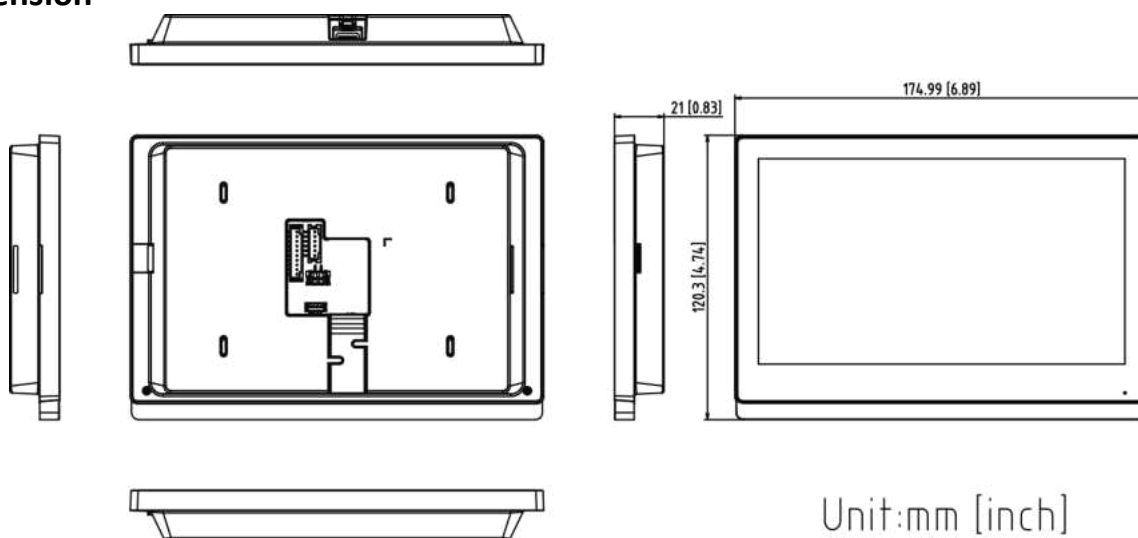

Alarm input	8-ch alarm inputs
Alarm output	2
TF card	Max to 128 G
Indoor station	
Power consumption	≤ 5 W
Working temperature	-10 °C to 50 °C (14 °F to 122 °F)
Power supply	12 VDC, IEEE802.3af, Standard PoE
Working humidity	10% to 90%
Dimension (L x W x H)	175 mm × 113.5 mm × 21 mm (6.9" × 4.5" × 0.83")
Installation	Wall mounting, table mounting
Application environment	Indoor
Weight	Net weight: 355 g (0.8 lb) Gross weight: 683 g (1.5 lb)

▪ **Available Model**

DS-KIS902-S

▪ **Dimension**