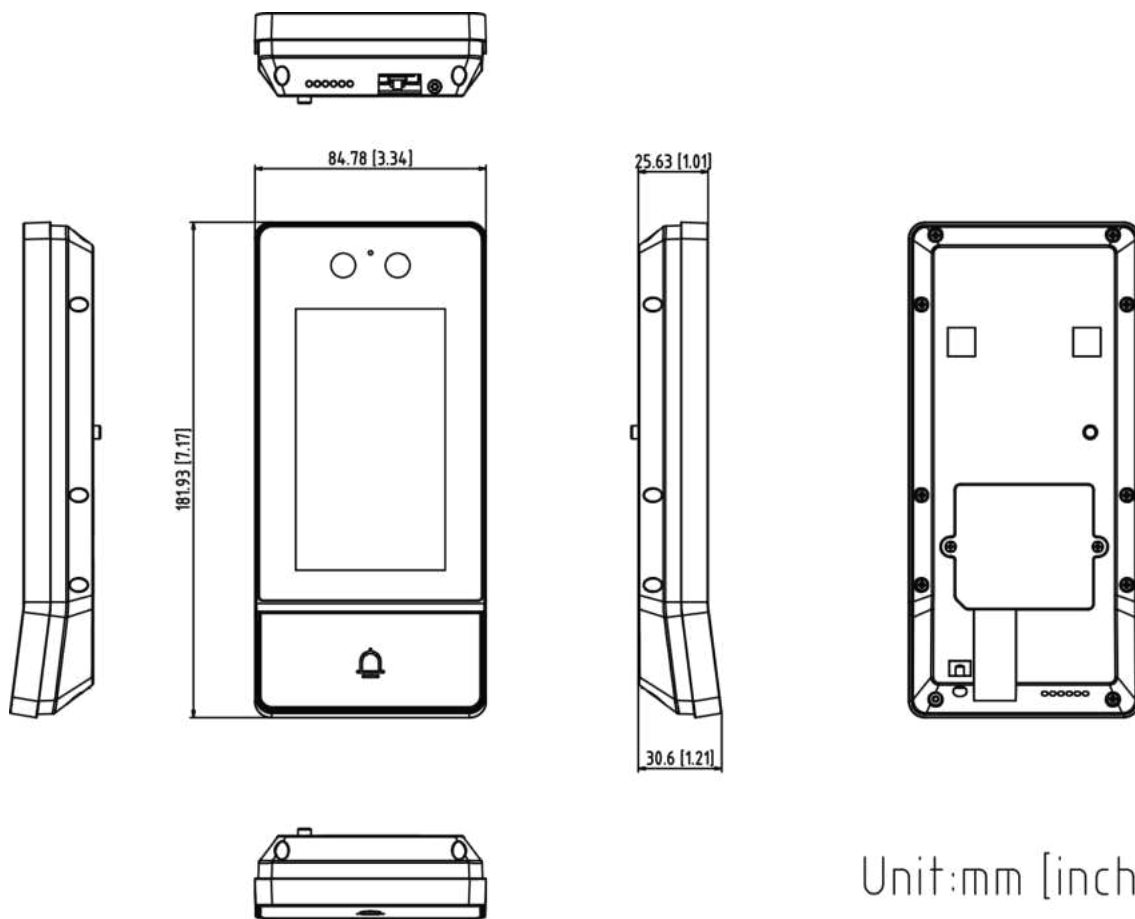

Unit:mm [inch]

▪ Accessory

▪ Optional

DS-KABH6350-T Table bracket	DS-KABV9503-RS Protective shield