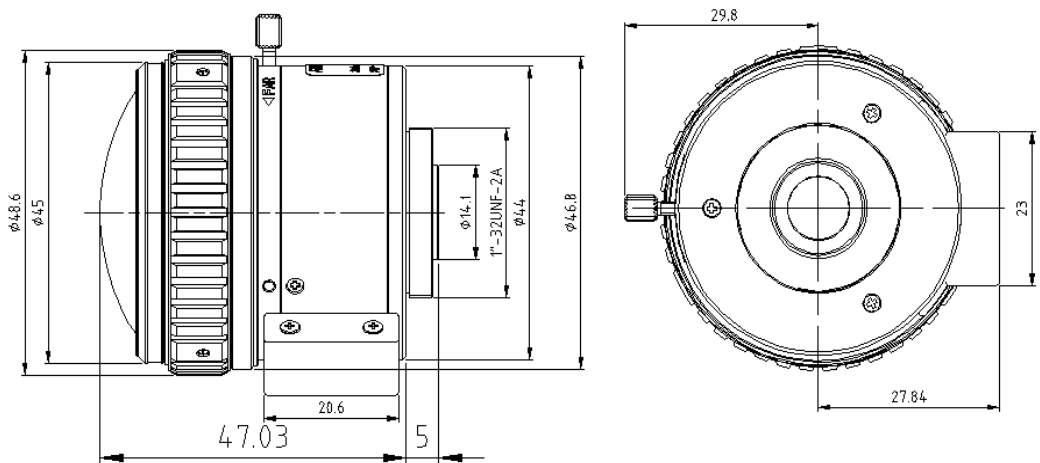

CCTV LENS SPEC

Model NO.	HF3417D-12MPIR		Specification	Fixed-focal DC Auto Iris 12MP IR	
Focal Length	3.4mm		Mount	CS-mount	
F number	F1.7-C		Flange Back Length	12.5mm	
Max. Image format	Φ9.6mm (1/1.7")		M. O. D	0.1m	
Control	Iris	DC Auto Iris		Dimension	Φ48.6*52mm
	Focus	Manual		Weight	191.6g
	Zoom	Fixed		Operating Temperature	-10~50℃
Field of View	D	1/1.7"	167	1/2"	144.3
	H		129.6		123.9
	V		95.7		67.6

Dimension

Lens Picture