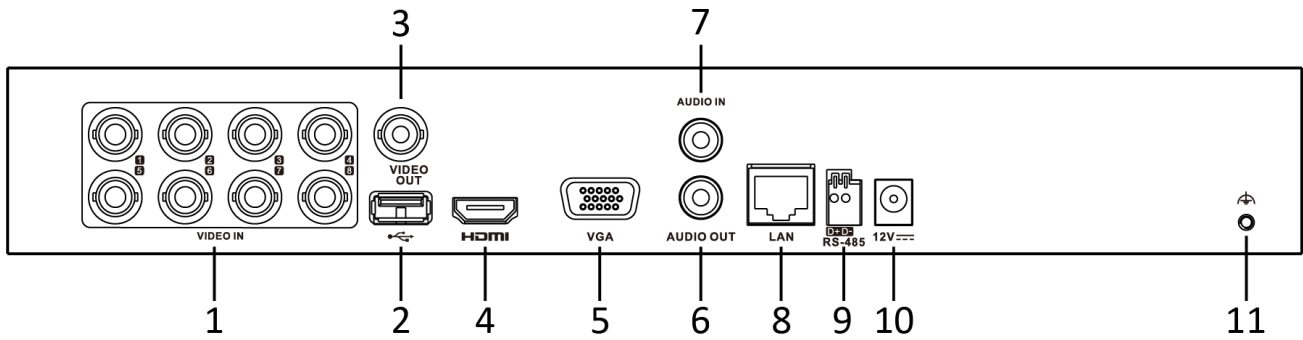

Physical Interface

*: The rear panel of iDS-7204HUHI-M2/FA provides 4 video input interfaces.

No.	Description	No.	Description
1	VIDEO IN	7	AUDIO IN, RCA connector
2	USB interface	8	LAN network interface
3	VIDEO OUT	9	RS-485 serial interface
4	HDMI interface	10	12 VDC power input
5	VGA interface	11	GND
6	AUDIO OUT, RCA connector