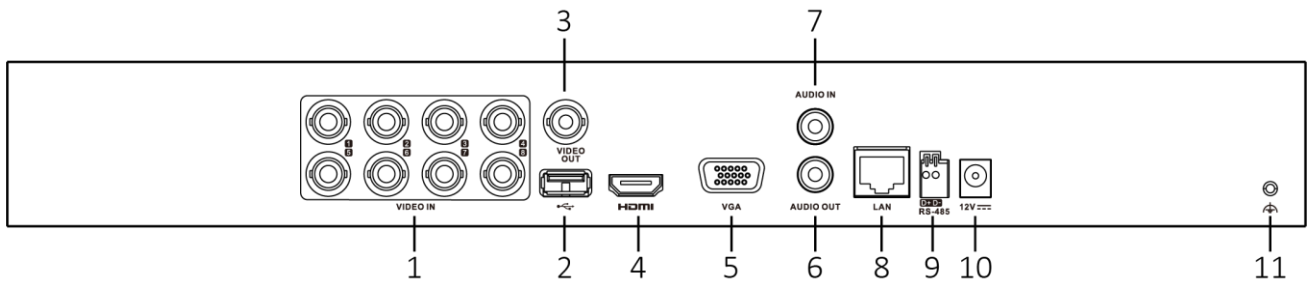

Physical Interface

*: The rear panel of iDS-7204HUHI-M2/S provides 4 video input interfaces.

No.	Description	No.	Description
1	VIDEO IN	7	AUDIO IN, RCA connector
2	USB interface	8	LAN network interface
3	VIDEO OUT	9	RS-485 serial interface
4	HDMI interface	10	12 VDC power input
5	VGA interface	11	GND
6	AUDIO OUT, RCA connector