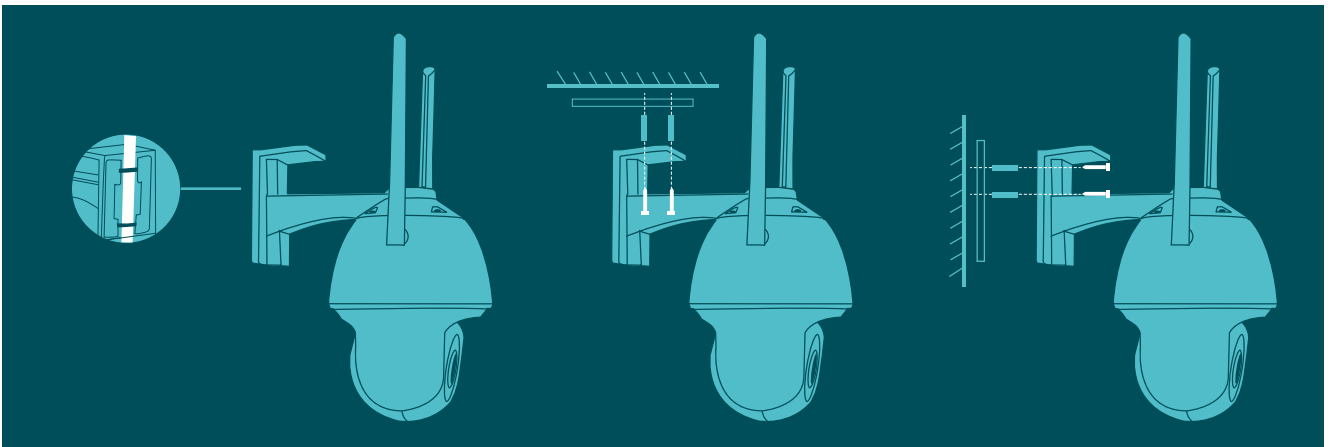

3D DNR

Removes abnormal pixelation to provide clearer video and eliminate distortion.

// VIGI Surveillance Solution

The VIGI professional surveillance system by TP-Link is dedicated to protecting the business that you've worked hard to build—whenever, wherever.

Outstanding functions, reliable quality guarantees, and simplified installation work together to ensure your business stays safe and sound.

// Flexible Installation

Find the perfect vantage point by simply securing your camera to the ceiling, wall, or pole.