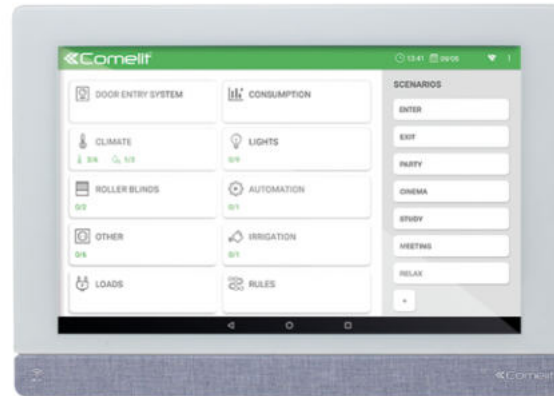

**SHMAN010W****10" VENICE SYSTEM MANAGER, XL MANAGER VIP**

Venice XL ViP System Manager, 10". Touch screen with ViP system video entry, integrated management of home automation and VEDO intruder alarm systems. Art. 20003150 - Comelit Hub must be fitted in the system for home automation management to take place. The system manager offers control of lights, roller shutters and automated openings; zone-based temperature control with customised scheduling; irrigation management; displaying of electricity, water and gas consumption; disconnection of electrical loads; management and control of the intruder alarm system, plus viewing of cameras via the IP network. Android operating system. 10" capacitive touch screen, 1280x800 resolution and full-duplex hands-free audio. The device has a LAN port and Wi-Fi connection to ensure there is an internet connection for the installed applications. Colour level, contrast, audio volume and ringtone volume adjustment. Ringtone customisation by choosing one of several melodies. Local floor call management. Compatible with H.264 video format. Semi flush-mounted installation in standard 3-module box for horizontally-positioned domestic series (art. 4517). External 18-24 VDC power supply. Dimensions (L x H x D): 260 x 185 x 17 mm. Colour: white.

SHMAN010W

10" VENICE SYSTEM MANAGER, XL MANAGER VIP

GENERAL DATA

Height (mm)	185
Width (mm)	260
Depth (mm)	17
Product color	White
Type of finishing materials	Plastic
Flush-mounted	Yes, on a horizontal 3-module Italian standard box