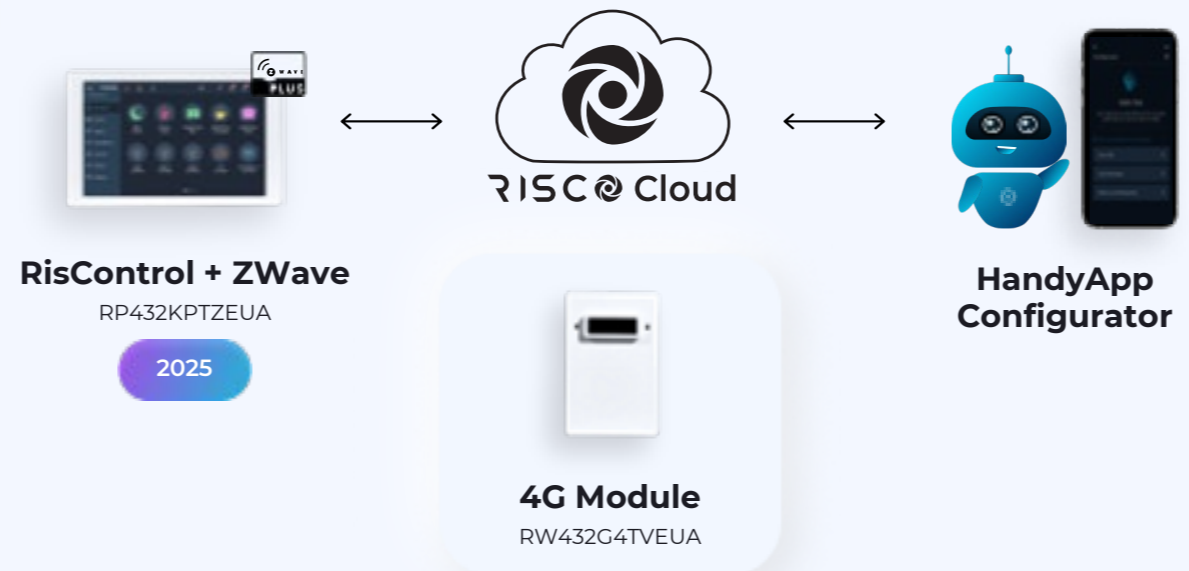

LightSYS Air System Architecture

Wireless Camera Detectors

Beyond DT Cam
RWX350DC800B

+

Beyond Brackets
RA350SSLROOA (Solar)
RA350S00000B (Std)

eyeWAVE PIR Cam
RWX95CMP800C

Wireless Detectors

Beyond DT
RWX350D0800A

iWAVE PIR/PET
RWX95P86800C

Piccolo PIR/PET
RWX96C80200A (PIR)
RWX96P80200A (PET)

BWare DT/PIR
RWX515PR080A
RWX515DT080A

Outdoor Curtain
RWX107DT800B

Slim Magnetic
RWX780433M3

Door/Window
RWX73M86800D
RWX73F86800C

Shock Detector
RWT62W86800C

Glassbreak
RWT6G086800C

Safety Detectors

Smoke & Heat
RWX35S00800C

CO Detector
RWT6CO80000B

Flood
RWT6FW86800B

Wireless Sirens

Lumin8
RWS401B000B

Internal Siren
RWS42086800B

Plug-in Communication Module